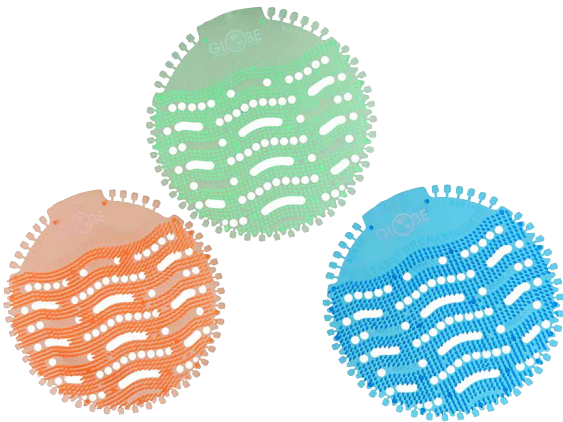

Item# 3810

AIR-PRO AEROSOL METERED SPRAY REFILL 180GR

- Effective formula that neutralizes strong odors and uplifts everyone's environment and experience
- This air freshener comes in multiple scents to choose from
- Universal aerosol tip is adaptable to other dispensers
- Metered valve dispenses precise spray volumes
- Freshen rooms up to 6,000 cubic feet
- Each contains 3,900 controlled sprays for use in closed areas

PLASTIC TOILET SEAT COVER DISPENSER WHITE

- Individual pull-out dispensing helps reduce excessive waste
- Wall-mountable
- Mounted by two-way tape and screws
- Holds half-fold toilet seat covers

Item# 4600

Item# 3426B (Blue Fresh), 3426O (Orange Mango), 3426P (Purple Lavender), 3426G (Green Apple), 3426R (Red Tropical Fruit)

URINAL SCREENS & PUCKS

ANTI-SPLASH EVA URINAL SCREEN

- Anti-splash EVA urinal screens are specifically designed for placement in urinals, delivering a fresh scent.
- Reduce the splash back & cut cleaning time down by up to 50%
- It features an easy reminder system that lets you know when it's time to replace the screen
- To set your reminder date, simply remove the tabs when installing
- Eliminate odor to deliver a fresh-smelling environment
- Reduces splash back
- Fresh for 30 days
- Ensures optimal flow while trapping debris

Item# 3250B (Bubble Gum), 3250O (Orange Mango), 3250G (Green Apple)

VINYL URINAL SCREEN

- Vinyl urinal screens are designed with flexibility to fit all urinals and are a great way to deodorize the urine smell in public restrooms
- Economical and effective
- Eliminates odors for 30 days
- Helps to prevent clogging
- Flexible to fit all urinals
- Individually polybagged to maintain optimal freshness