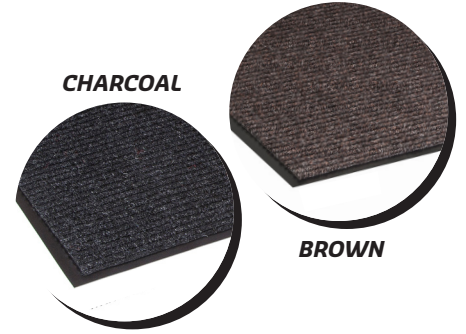

PRORIB

VALUE

WIPER / SCRAPER

LIGHT TRAFFIC

COLORS

TECHNICAL INFORMATION

- FIBER: Polypropylene
- SURFACE WEIGHT: 12oz per square yard
- BACKING: Vinyl
- THICKNESS: 5/16"

FINISHING

Vinyl
backing

WARRANTY

Limited 1 year

CARPET SIZES & ROLLS

MATS

- 3' X 5'
- 4' X 6'
- 3' X 10'

ROLLS

- 3' X 60'
- 4' X 60'
- 6' X 60'

CUSTOM MATS: Available up to 6' X 60'

Budget conscious ribbed entrance mat

- Economical ribbed mat offering efficient performance
- Excellent option for small businesses