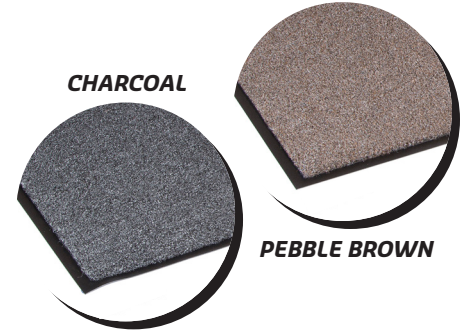

PROTRAIL

VALUE

WIPER

LIGHT TRAFFIC

COLORS

TECHNICAL INFORMATION

- FIBER: Polypropylene
- SURFACE WEIGHT: 11oz per square yard
- BACKING: Vinyl
- THICKNESS: 5/16"

FINISHING

Vinyl backing

WARRANTY

Limited 1 year

CARPET SIZES & ROLLS

MATS

- 3' X 5'
- 3' X 10'
- 4' X 6'

ROLLS

- 3' X 60'
- 4' X 60'
- 6' X 60'

CUSTOM MATS: Available up to 6' X 60'

Versatile mat for light traffic entrances

- Designed to trap water and dirt out of your building
- An affordable solution for small businesses