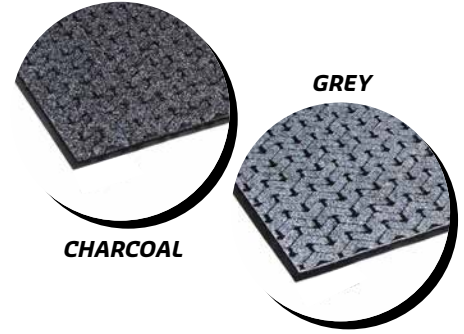

# TIRE TRACK

PERFORMANCE

WIPER / SCRAPER

HEAVY TRAFFIC

## TECHNICAL INFORMATION

- FIBER: Polypropylene
- SURFACE WEIGHT: 36oz per square yard
- BACKING: ThermoGrip vinyl
- THICKNESS: 3/8"

### High performance mat with a unique look

- Unique multidirectional durable pattern offering efficient scraping capabilities
- Superior quality red ThermoGrip backing provides antimicrobial protection and increased adhesion